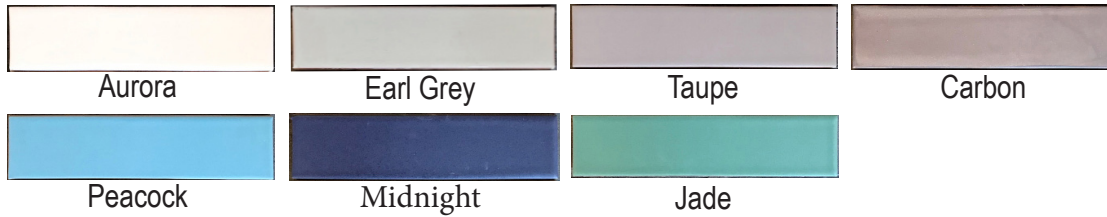

2 x 8 *Satin* Brick Subway- stocked as indicated \$ 8.59 sf  
 8 pieces per sq ft

*Satin* Trim stocked Aurora only::

- 2 x 8 SBN (8 inch side) 3.99 ea
- 8 x 2 SBN (2 inch side) 3.99 ea
- 2 x 8 TSBN\* 4.89 ea
- 6-inch Quarter Round 3.79 ea
- 5-in Q-Round Beak 4.99 ea

\*Triple Surface Bullnose (TSBN) must be cut in the field before installation

.55 x 6 inch *Satin* BG Thin Liner \$ 3.49 each

stocked in all *Satin* colors  
 shown above

4 x 4 *Satin* Hex \$ 1.01 each piece