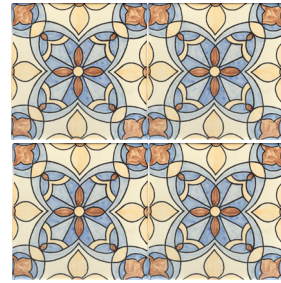

Kaleidoscope