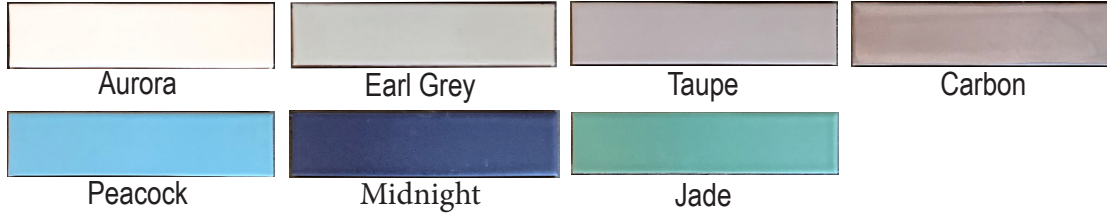

2 x 8 *Satin* Brick Subway- *stocked as indicated*
 8 pieces per sq ft

Satin Trim stocked Aurora only::

- 2 x 8 SBN (8 inch side)
- 8 x 2 SBN (2 inch side)
- 2 x 8 TSBN*
- 6-inch Quarter Round
- 5-in Q-Round Beak

*Triple Surface Bullnose (TSBN) must be cut in the field before installation

.55 x 6 inch *Satin* BG Thin Liner

stocked in all *Satin* colors
 shown above

4 x 4 *Satin* Hex

Aurora

(sold by the piece,
 8.5 pieces per sf-
 stocked Aurora only)