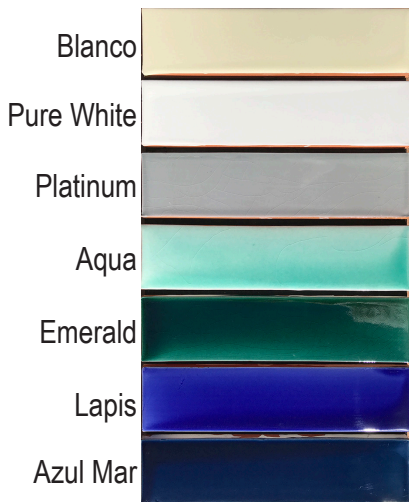

Primavera

Red body tile with a percent of white clay. Rectified for a tighter grout joint. Tile is recommended for interior wall use. Variation of size, color and texture may occur. In order to blend well, tiles should be shuffled prior to installing. For shower application, we recommend a 1/2", unpainted cement board with stainless steel screws, or a traditional mudset. Client should purchase samples before final product selection. Consult our Product Knowledge page and list of Terms and Conditions within this price book.

Satin
Primavera

2 x 8 *Satin* Brick Subway - \$ 8.89 sq ft - (8 pieces per sq ft)

Aurora

BG Thin-Liner
6-inch
\$ 3.69 each
Stocked Aurora

Primavera (*gloss glaze*)

2 x 8 Brick Subway - stocked as shown - \$ 7.59 sq ft
(8 pieces per sq ft)

BG Thin-Liner
6-inch
\$ 3.49 each
Stocked in all
colors shown

SAMPLE BOARDS -Primavera

Sample # PV 2
2 x 8 Subway

Sample # PV 3
Color Pallet

Call for current sample pricing
Order by board's number

Wash 6-inch BG Thin Liners - \$ 3.49 each

1/2 inch x 6"
stocked:
Meadow, Indigo, Rust, Spindrift