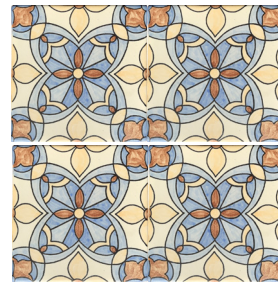

Kaleidoscope