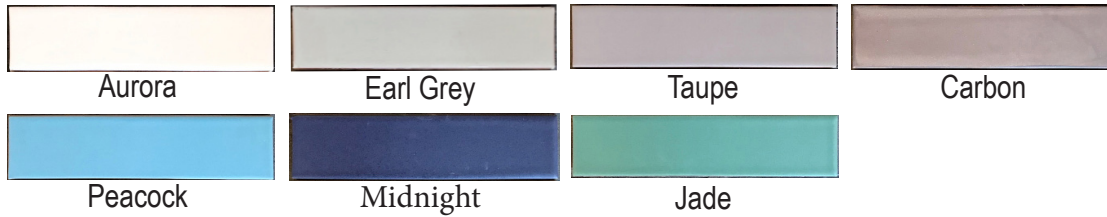

Satin Trim stocked Aurora only::

- 2 x 8 SBN (8 inch side) 3.99 ea
- 8 x 2 SBN (2 inch side) 3.99 ea
- 2 x 8 TSBN* 4.89 ea
- 6-inch Quarter Round 3.79 ea
- 5-in Q-Round Beak 4.99 ea

*Triple Surface Bullnose (TSBN) must be cut in the field before installation

.55 x 6 inch *Satin* BG Thin Liner \$ 3.69 each

stocked in all *Satin* colors
 shown above

4 x 4 *Satin* Hex \$ 1.01 each piece

Aurora

(sold by the piece,
 8.5 pieces per sf-
 stocked Aurora only)

6 x 6 *Satin* Deco - \$ 4.29 each piece